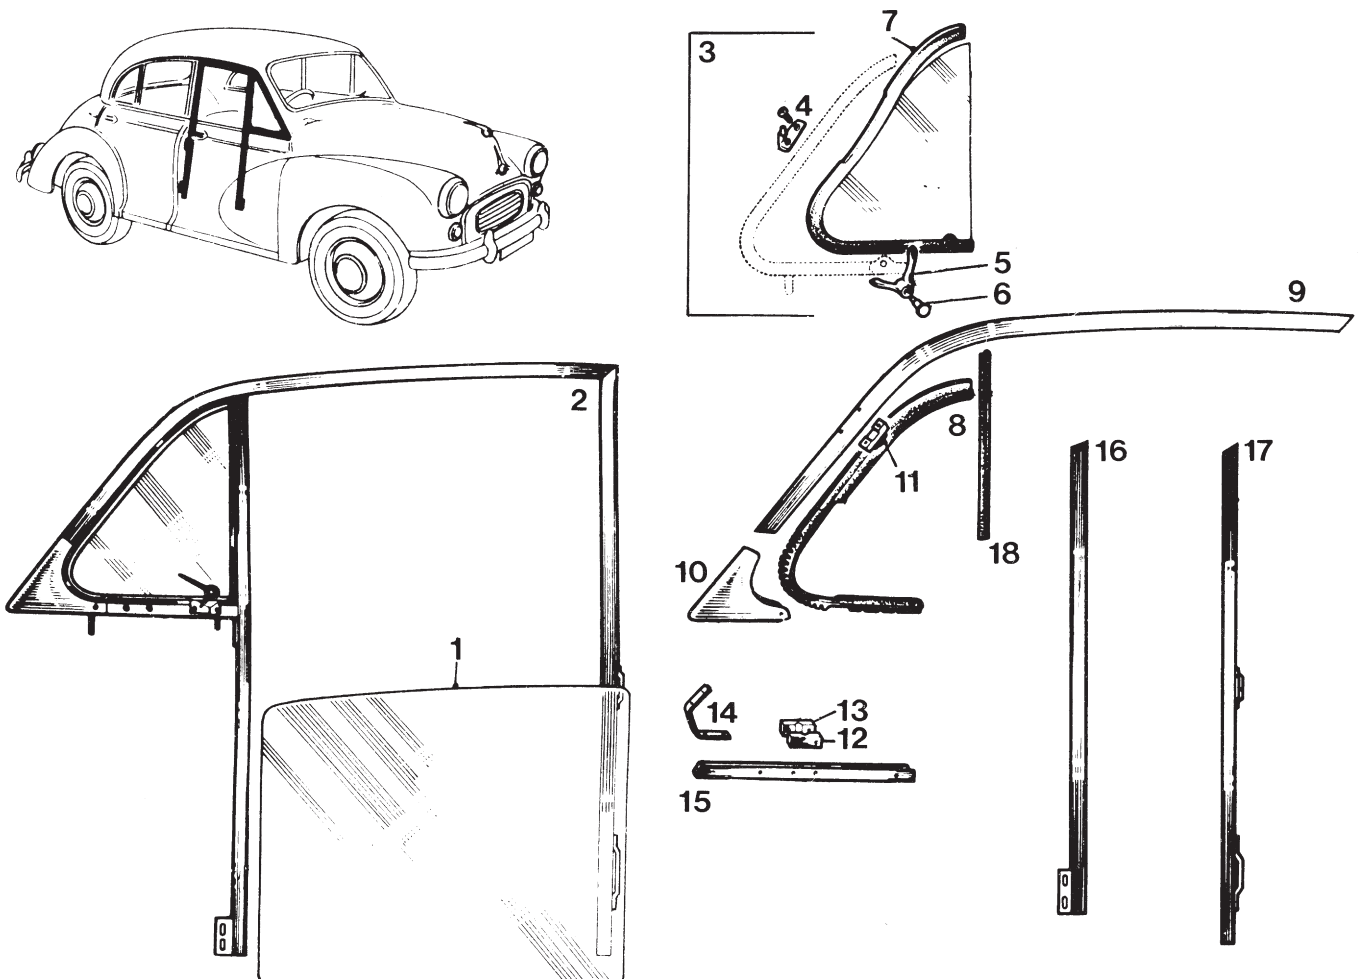

Part Number	ESM Order Ref.	Illus. No.	Description	Remarks
-------------	----------------	------------	-------------	---------

**Front door window and ventilator
4dr saloon - stainless steel**

VNT101	VNT101	1	Glass - door - front	
VNT102	VNT102SH	2	Channel assembly - less ventilator - R/H	
VNT103	VNT103SH	-	Channel assembly - less ventilator - L/H	
VNT104	VNT104	3	Ventilator assembly - R/H	
VNT105	VNT105	-	Ventilator assembly - L/H	
VNT106	VNT106SH	4	Hinge - lower - R/H	
VNT107	VNT107	-	Hinge - lower - L/H	
VNT108	VNT108	5	Fastener - R/H	
VNT109	VNT109	-	Fastener - L/H	
VNT110	VNT110	6	Pin	
VNT111	VNT111	7	Strip - glazing - glass to frame	
VNT112	VNT112	8	Rubber - ventilator - R/H	
VNT113	VNT113	-	Rubber - ventilator - L/H	
VNT114	VNT114SH	9	Channel - outer - R/H	
VNT115	VNT115SH	-	Channel - outer - L/H	
VNT116	VNT116SH	10	Capping - corner	
VNT117	VNT117SH	11	Hinge - ventilator - lower - R/H	
VNT118	VNT118SH	-	Hinge - ventilator - lower - L/H	
VNT119	VNT119SH	12	Block - lower bearing - inner	
VNT120	VNT120SH	13	Block - lower bearing - outer	
VNT121	VNT121SH	14	Bracket - corner	
VNT122	VNT122SH	15	Channel - lower - R/H	
VNT123	VNT123SH	-	Channel - lower - L/H	
VNT124	VNT124SH	16	Channel - vertical - rear - R/H	
VNT125	VNT125SH	-	Channel - vertical - rear - L/H	
VNT126	VNT126SH	17	Channel - vertical - front - R/H	
VNT127	VNT127SH	-	Channel - vertical - front - L/H	
VNT128	VNT128	18	Rubber - ventilator sealing	