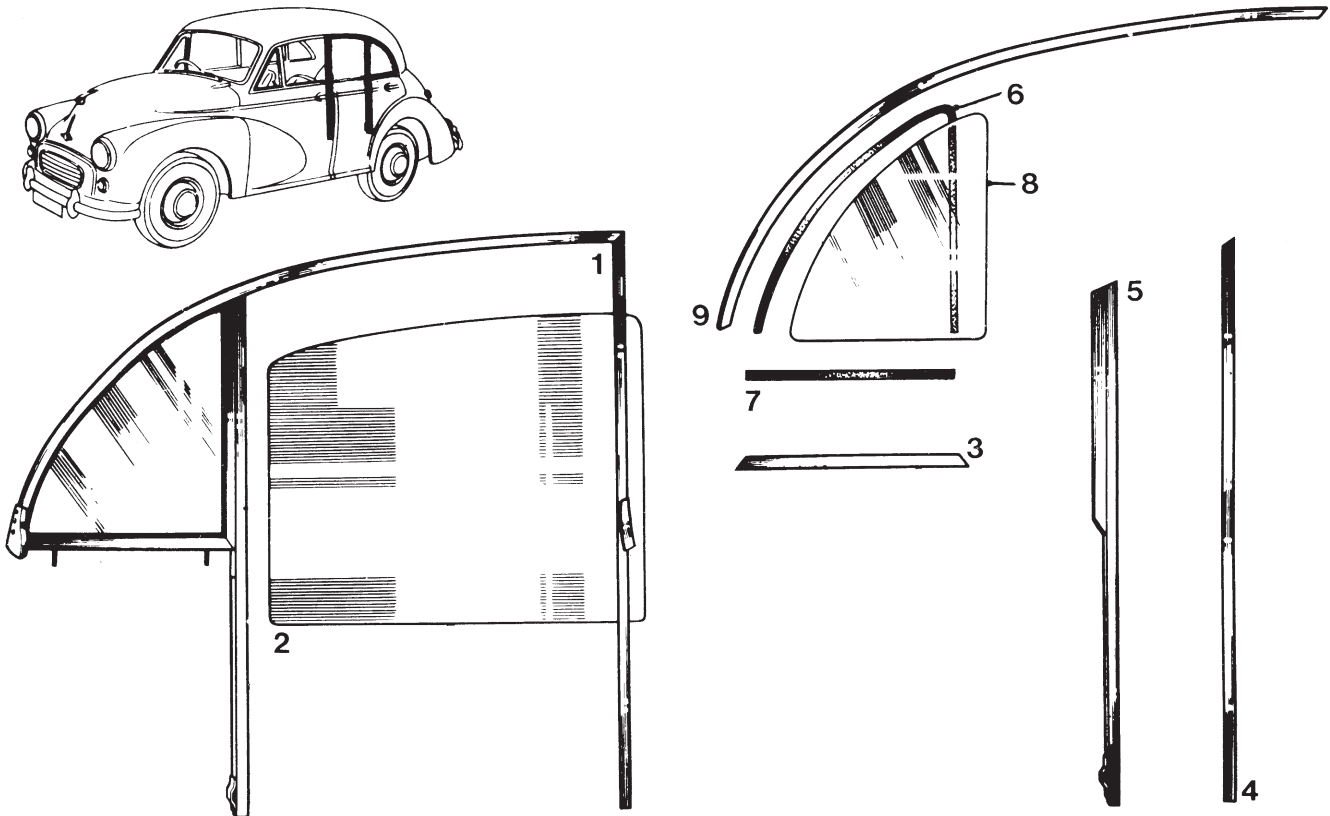

Part Number	ESM Order Ref.	Illus. No.	Description	Remarks

Rear door window and ventilator - 4dr saloon

VNT129	VNT129	1	Channel assembly - rear window - R/H	
VNT130	VNT130	1	Channel assembly - rear window - L/H	
VNT131	VNT131	2	Glass	
VNT132	VNT132	3	Channel - lower - R/H	
VNT133	VNT133	3	Channel - lower - L/H	
VNT134	VNT134	4	Channel - front - vertical - R/H	
VNT135	VNT135	4	Channel - front - vertical - L/H	
VNT136	VNT136	5	Channel - rear - vertical	
VNT137	VNT137	6	Channel - quarter light - upper - rubber	
VNT138	VNT138	7	Channel - quarter light - lower - rubber	
VNT139	VNT139	8	Glass - quarter light	
VNT140	VNT140	9	Channel - outer - R/H	
VNT141	VNT141	9	Channel - outer - L/H